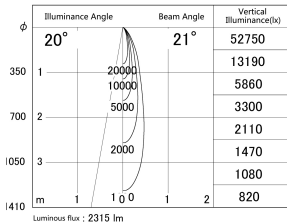

Item no. DD161-2020MB9040-FX-TL

Series Name: AMMA Φ80 series Lens type Fixed Antiglare (DD161-AG-FX)

■ Lighting Distribution Curve (cd/1000 lm)

Installation	Recessed mount
Type	AMMA Φ80 series Lens type Fixed Antiglare (DD161-AG-FX)
Fixture wattage	21W
Beam angle	21
Color Temp.	4000K
CRI	Ra>90
Luminous	2317 lm
Body	Die-cast aluminum alloy
Body finish	N/A
Trim finish	Black
Reflector finish	Mirror
IP Rate	IP20
Light source	COB module
Input Voltage	AC220~240V
Dimming Type	Non-Dimmable
Certificate	CE,CCC
Cut Hole	80mm