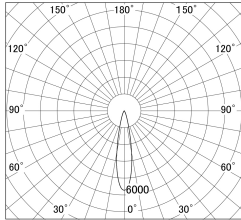

■ Lighting Distribution Curve (cd/1000 lm)