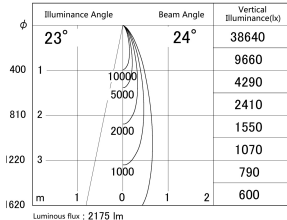

Item no. DD161-2025MB9040-FX-TL

Series Name: AMMA Φ80 series Lens type Fixed Antiglare (DD161-AG-FX)

■ Lighting Distribution Curve (cd/1000 lm)

Installation	Recessed mount
Type	AMMA Φ80 series Lens type Fixed Antiglare (DD161-AG-FX)
Fixture wattage	21W
Beam angle	24
Color Temp.	4000K
CRI	Ra>90
Luminous	2175 lm
Body	Die-cast aluminum alloy
Body finish	N/A
Trim finish	Black
Reflector finish	Mirror
IP Rate	IP20
Light source	COB module
Input Voltage	AC220~240V
Dimming Type	Non-Dimmable
Certificate	CE,CCC
Cut Hole	80mm