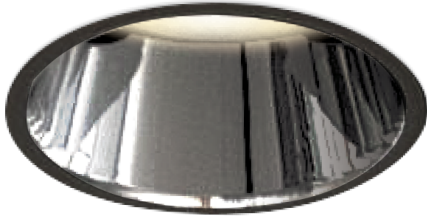

Item no. DD161-2025MB9040-FX-TL

Series Name: AMMA Φ80 series Lens type Fixed Antiglare (DD161-AG-FX)