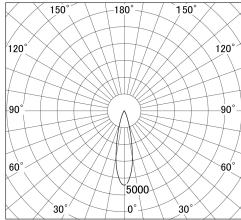

■ Lighting Distribution Curve (cd/1000 lm)