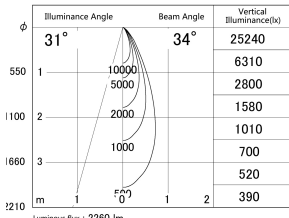

Item no. DD161-2035MB9040-FX-TL

Series Name: AMMA Φ80 series Lens type Fixed Antiglare (DD161-AG-FX)

■ Lighting Distribution Curve (cd/1000 lm)

Installation	Recessed mount
Type	AMMA Φ80 series Lens type Fixed Antiglare (DD161-AG-FX)
Fixture wattage	21W
Beam angle	34
Color Temp.	4000K
CRI	Ra>90
Luminous	2261 lm
Body	Die-cast aluminum alloy
Body finish	N/A
Trim finish	Black
Reflector finish	Mirror
IP Rate	IP20
Light source	COB module
Input Voltage	AC220~240V
Dimming Type	Non-Dimmable
Certificate	CE,CCC
Cut Hole	80mm