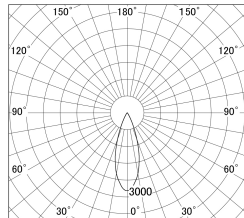

■ Lighting Distribution Curve (cd/1000 lm)