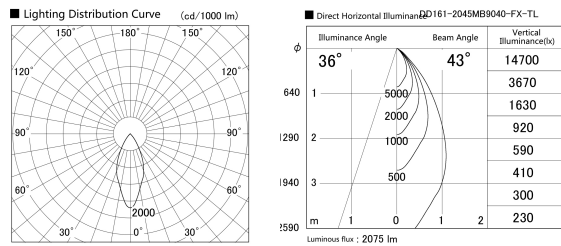

Item no. DD161-2045MB9040-FX-TL

Series Name: AMMA Φ80 series Lens type Fixed Antiglare (DD161-AG-FX)

Installation	Recessed mount
Type	AMMA Φ80 series Lens type Fixed Antiglare (DD161-AG-FX)
Fixture wattage	21W
Beam angle	43
Color Temp.	4000K
CRI	Ra>90
Luminous	2076 lm
Body	Die-cast aluminum alloy
Body finish	N/A
Trim finish	Black
Reflector finish	Mirror
IP Rate	IP20
Light source	COB module
Input Voltage	AC220~240V
Dimming Type	Non-Dimmable
Certificate	CE,CCC
Cut Hole	80mm