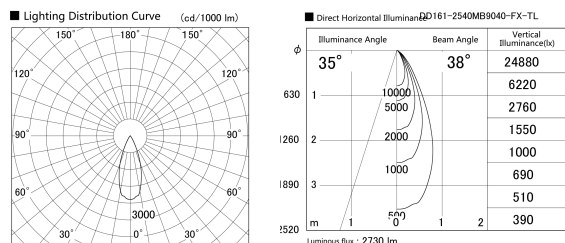

Item no. DD161-2540MB9040-FX-TL

Series Name: AMMA Φ80 series Lens type Fixed Antiglare (DD161-AG-FX)

Installation	Recessed mount
Type	AMMA Φ80 series Lens type Fixed Antiglare (DD161-AG-FX)
Fixture wattage	24W
Beam angle	38
Color Temp.	4000K
CRI	Ra>90
Luminous	2732 lm
Body	Die-cast aluminum alloy
Body finish	N/A
Trim finish	Black
Reflector finish	Mirror
IP Rate	IP20
Light source	COB module
Input Voltage	AC220~240V
Dimming Type	Non-Dimmable
Certificate	CE,CCC
Cut Hole	80mm