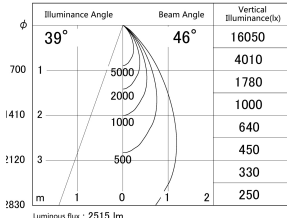

Item no. DD161-2545MB9040-FX-TL

Series Name: AMMA Φ80 series Lens type Fixed Antiglare (DD161-AG-FX)

■ Lighting Distribution Curve (cd/1000 lm)

Installation	Recessed mount
Type	AMMA Φ80 series Lens type Fixed Antiglare (DD161-AG-FX)
Fixture wattage	24W
Beam angle	46
Color Temp.	4000K
CRI	Ra>90
Luminous	2516 lm
Body	Die-cast aluminum alloy
Body finish	N/A
Trim finish	Black
Reflector finish	Mirror
IP Rate	IP20
Light source	COB module
Input Voltage	AC220~240V
Dimming Type	Non-Dimmable
Certificate	CE,CCC
Cut Hole	80mm