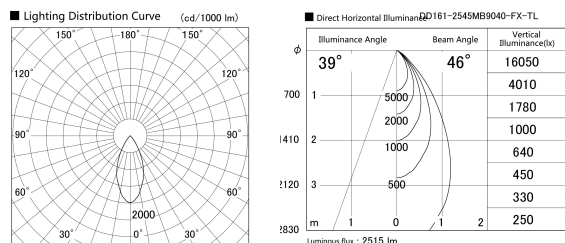

Item no. DD161-2545MB9040-FX-TL

Series Name: AMMA Φ80 series Lens type Fixed Antiglare (DD161-AG-FX)

Installation	Recessed mount
Type	AMMA Φ80 series Lens type Fixed Antiglare (DD161-AG-FX)
Fixture wattage	24W
Beam angle	46
Color Temp.	4000K
CRI	Ra>90
Luminous	2516 lm
Body	Die-cast aluminum alloy
Body finish	N/A
Trim finish	Black
Reflector finish	Mirror
IP Rate	IP20
Light source	COB module
Input Voltage	AC220~240V
Dimming Type	Non-Dimmable
Certificate	CE,CCC
Cut Hole	80mm