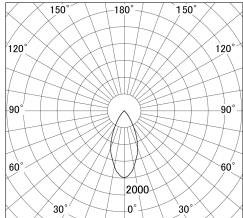

■ Lighting Distribution Curve (cd/1000 lm)