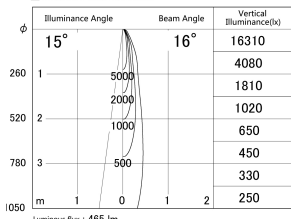

Item no. DD161-0515WW9027-FX-TL

Series Name: AMMA Φ80 series Lens type Fixed Antiglare (DD161-AG-FX)

■ Lighting Distribution Curve (cd/1000 lm)

Installation	Recessed mount
Type	AMMA Φ80 series Lens type Fixed Antiglare (DD161-AG-FX)
Fixture wattage	5W
Beam angle	16
Color Temp.	2700K
CRI	Ra>90
Luminous	467 lm
Body	Die-cast aluminum alloy
Body finish	N/A
Trim finish	White
Reflector finish	White
IP Rate	IP20
Light source	COB module
Input Voltage	AC220~240V
Dimming Type	Non-Dimmable
Certificate	CE,CCC
Cut Hole	80mm