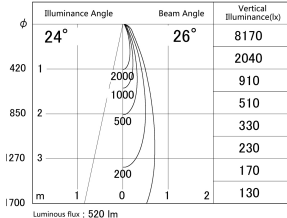

Item no. DD161-0525WW9027-FX-TL

Series Name: AMMA Φ80 series Lens type Fixed Antiglare (DD161-AG-FX)

■ Lighting Distribution Curve (cd/1000 lm)

Luminous flux : 520 lm

Installation	Recessed mount
Type	AMMA Φ80 series Lens type Fixed Antiglare (DD161-AG-FX)
Fixture wattage	5W
Beam angle	26
Color Temp.	2700K
CRI	Ra>90
Luminous	522 lm
Body	Die-cast aluminum alloy
Body finish	N/A
Trim finish	White
Reflector finish	White
IP Rate	IP20
Light source	COB module
Input Voltage	AC220~240V
Dimming Type	Non-Dimmable
Certificate	CE,CCC
Cut Hole	80mm