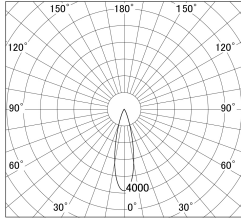

■ Lighting Distribution Curve (cd/1000 lm)