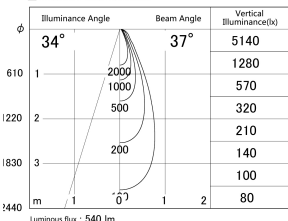

Luminous flux : 540 lm

Luminous flux : 540 lm