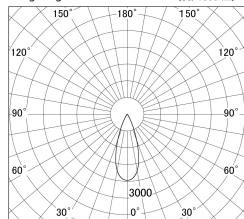

■ Lighting Distribution Curve (cd/1000 lm)

Luminous flux : 540 lm

Luminous flux : 540 lm