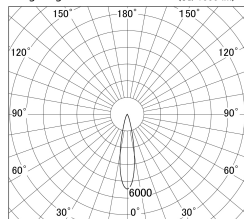

■ Lighting Distribution Curve (cd/1000 lm)