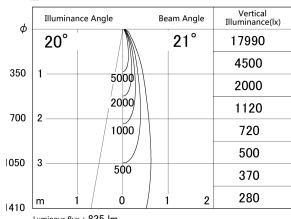

Item no. DD161-0820WW9027-FX-TL

Series Name: AMMA Φ80 series Lens type Fixed Antiglare (DD161-AG-FX)

■ Lighting Distribution Curve (cd/1000 lm)

Installation	Recessed mount
Type	AMMA Φ80 series Lens type Fixed Antiglare (DD161-AG-FX)
Fixture wattage	7.5W
Beam angle	21
Color Temp.	2700K
CRI	Ra>90
Luminous	834 lm
Body	Die-cast aluminum alloy
Body finish	N/A
Trim finish	White
Reflector finish	White
IP Rate	IP20
Light source	COB module
Input Voltage	AC220~240V
Dimming Type	Non-Dimmable
Certificate	CE,CCC
Cut Hole	80mm