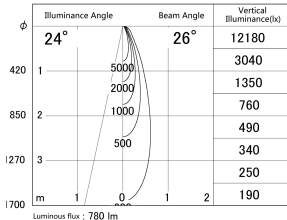

Item no. DD161-0825WW9027-FX-TL

Series Name: AMMA Φ80 series Lens type Fixed Antiglare (DD161-AG-FX)

■ Lighting Distribution Curve (cd/1000 lm)

Installation	Recessed mount
Type	AMMA Φ80 series Lens type Fixed Antiglare (DD161-AG-FX)
Fixture wattage	7.5W
Beam angle	26
Color Temp.	2700K
CRI	Ra>90
Luminous	778 lm
Body	Die-cast aluminum alloy
Body finish	N/A
Trim finish	White
Reflector finish	White
IP Rate	IP20
Light source	COB module
Input Voltage	AC220~240V
Dimming Type	Non-Dimmable
Certificate	CE,CCC
Cut Hole	80mm