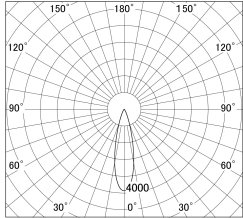

■ Lighting Distribution Curve (cd/1000 lm)