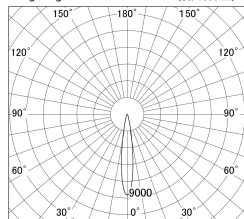

■ Lighting Distribution Curve (cd/1000 lm)