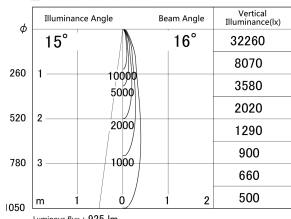

Item no. DD161-1015WW9027-FX-TL

Series Name: AMMA Φ 80 series Lens type Fixed Antiglare (DD161-AG-FX)

■ Lighting Distribution Curve (cd/1000 lm)

Installation	Recessed mount
Type	AMMA Φ80 series Lens type Fixed Antiglare (DD161-AG-FX)
Fixture wattage	10.5W
Beam angle	16
Color Temp.	2700K
CRI	Ra>90
Luminous	924 lm
Body	Die-cast aluminum alloy
Body finish	N/A
Trim finish	White
Reflector finish	White
IP Rate	IP20
Light source	COB module
Input Voltage	AC220~240V
Dimming Type	Non-Dimmable
Certificate	CE,CCC
Cut Hole	80mm