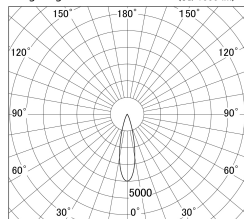

■ Lighting Distribution Curve (cd/1000 lm)