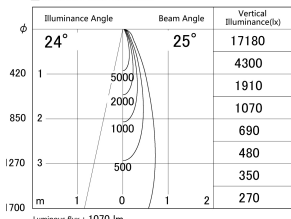

Item no. DD161-1025WW9027-FX-TL

Series Name: AMMA Φ80 series Lens type Fixed Antiglare (DD161-AG-FX)

■ Lighting Distribution Curve (cd/1000 lm)

Installation	Recessed mount
Type	AMMA Φ80 series Lens type Fixed Antiglare (DD161-AG-FX)
Fixture wattage	10.5W
Beam angle	25
Color Temp.	2700K
CRI	Ra>90
Luminous	1072 lm
Body	Die-cast aluminum alloy
Body finish	N/A
Trim finish	White
Reflector finish	White
IP Rate	IP20
Light source	COB module
Input Voltage	AC220~240V
Dimming Type	Non-Dimmable
Certificate	CE,CCC
Cut Hole	80mm