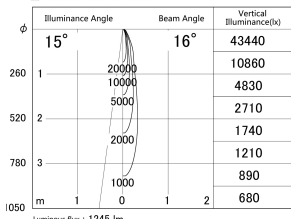

Item no. DD161-1515WW9027-FX-TL

Series Name: AMMA Φ80 series Lens type Fixed Antiglare (DD161-AG-FX)

■ Lighting Distribution Curve (cd/1000 lm)

Installation	Recessed mount
Type	AMMA Φ80 series Lens type Fixed Antiglare (DD161-AG-FX)
Fixture wattage	14W
Beam angle	16
Color Temp.	2700K
CRI	Ra>90
Luminous	1244 lm
Body	Die-cast aluminum alloy
Body finish	N/A
Trim finish	White
Reflector finish	White
IP Rate	IP20
Light source	COB module
Input Voltage	AC220~240V
Dimming Type	Non-Dimmable
Certificate	CE,CCC
Cut Hole	80mm