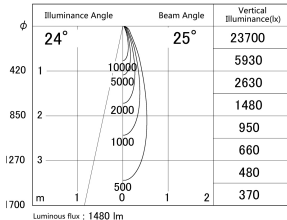

Item no. DD161-1525WW9027-FX-TL

Series Name: AMMA Φ80 series Lens type Fixed Antiglare (DD161-AG-FX)

■ Lighting Distribution Curve (cd/1000 lm)

Installation	Recessed mount
Type	AMMA Φ80 series Lens type Fixed Antiglare (DD161-AG-FX)
Fixture wattage	14W
Beam angle	25
Color Temp.	2700K
CRI	Ra>90
Luminous	1479 lm
Body	Die-cast aluminum alloy
Body finish	N/A
Trim finish	White
Reflector finish	White
IP Rate	IP20
Light source	COB module
Input Voltage	AC220~240V
Dimming Type	Non-Dimmable
Certificate	CE,CCC
Cut Hole	80mm