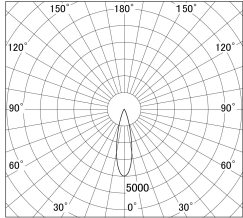

■ Lighting Distribution Curve (cd/1000 lm)