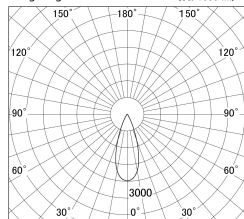

■ Lighting Distribution Curve (cd/1000 lm)