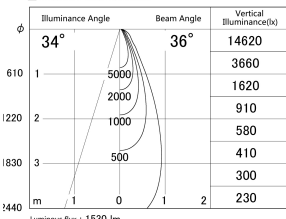

Item no. DD161-1535WW9027-FX-TL

Series Name: AMMA Φ80 series Lens type Fixed Antiglare (DD161-AG-FX)

■ Lighting Distribution Curve (cd/1000 lm)

Installation	Recessed mount
Type	AMMA Φ80 series Lens type Fixed Antiglare (DD161-AG-FX)
Fixture wattage	14W
Beam angle	36
Color Temp.	2700K
CRI	Ra>90
Luminous	1531 lm
Body	Die-cast aluminum alloy
Body finish	N/A
Trim finish	White
Reflector finish	White
IP Rate	IP20
Light source	COB module
Input Voltage	AC220~240V
Dimming Type	Non-Dimmable
Certificate	CE,CCC
Cut Hole	80mm