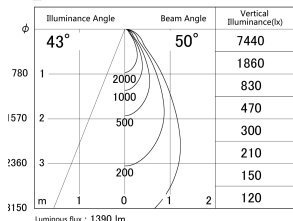

Item no. DD161-1545WW9027-FX-TL

Series Name: AMMA Φ80 series Lens type Fixed Antiglare (DD161-AG-FX)

■ Lighting Distribution Curve (cd/1000 lm)

Installation	Recessed mount
Type	AMMA Φ80 series Lens type Fixed Antiglare (DD161-AG-FX)
Fixture wattage	14W
Beam angle	50
Color Temp.	2700K
CRI	Ra>90
Luminous	1389 lm
Body	Die-cast aluminum alloy
Body finish	N/A
Trim finish	White
Reflector finish	White
IP Rate	IP20
Light source	COB module
Input Voltage	AC220~240V
Dimming Type	Non-Dimmable
Certificate	CE,CCC
Cut Hole	80mm