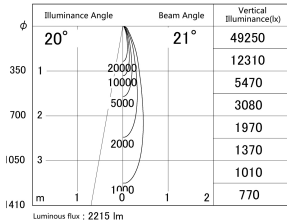

Item no. DD161-2020WW9027-FX-TL

Series Name: AMMA Φ80 series Lens type Fixed Antiglare (DD161-AG-FX)

■ Lighting Distribution Curve (cd/1000 lm)

Installation	Recessed mount
Type	AMMA Φ80 series Lens type Fixed Antiglare (DD161-AG-FX)
Fixture wattage	21W
Beam angle	21
Color Temp.	2700K
CRI	Ra>90
Luminous	2217 lm
Body	Die-cast aluminum alloy
Body finish	N/A
Trim finish	White
Reflector finish	White
IP Rate	IP20
Light source	COB module
Input Voltage	AC220~240V
Dimming Type	Non-Dimmable
Certificate	CE,CCC
Cut Hole	80mm