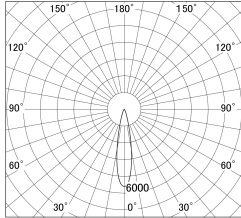

■ Lighting Distribution Curve (cd/1000 lm)