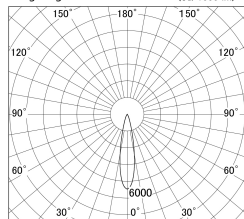

Installation	Recessed mount
Type	AMMA Φ80 series Lens type Fixed Antiglare (DD161-AG-FX)
Fixture wattage	5W
Beam angle	21
Color Temp.	3000K
CRI	Ra>90
Luminous	571 lm
Body	Die-cast aluminum alloy
Body finish	N/A
Trim finish	White
Reflector finish	White
IP Rate	IP20
Light source	COB module
Input Voltage	AC220~240V
Dimming Type	Non-Dimmable
Certificate	CE,CCC
Cut Hole	80mm

■ Lighting Distribution Curve (cd/1000 lm)