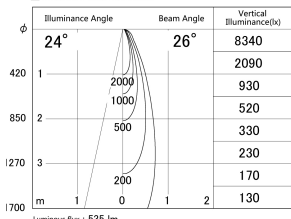

Item no. DD161-0525WW9030-FX-TL

Series Name: AMMA Φ80 series Lens type Fixed Antiglare (DD161-AG-FX)

■ Lighting Distribution Curve (cd/1000 lm)

Installation	Recessed mount
Type	AMMA Φ80 series Lens type Fixed Antiglare (DD161-AG-FX)
Fixture wattage	5W
Beam angle	26
Color Temp.	3000K
CRI	Ra>90
Luminous	533 lm
Body	Die-cast aluminum alloy
Body finish	N/A
Trim finish	White
Reflector finish	White
IP Rate	IP20
Light source	COB module
Input Voltage	AC220~240V
Dimming Type	Non-Dimmable
Certificate	CE,CCC
Cut Hole	80mm