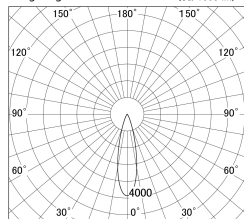

■ Lighting Distribution Curve (cd/1000 lm)