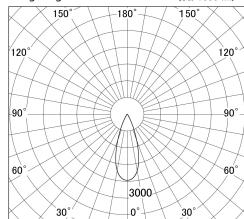

■ Lighting Distribution Curve (cd/1000 lm)