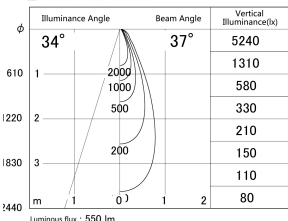

Item no. DD161-0535WW9030-FX-TL

Series Name: AMMA Φ80 series Lens type Fixed Antiglare (DD161-AG-FX)

■ Lighting Distribution Curve (cd/1000 lm)

Installation	Recessed mount
Type	AMMA Φ80 series Lens type Fixed Antiglare (DD161-AG-FX)
Fixture wattage	5W
Beam angle	37
Color Temp.	3000K
CRI	Ra>90
Luminous	552 lm
Body	Die-cast aluminum alloy
Body finish	N/A
Trim finish	White
Reflector finish	White
IP Rate	IP20
Light source	COB module
Input Voltage	AC220~240V
Dimming Type	Non-Dimmable
Certificate	CE,CCC
Cut Hole	80mm