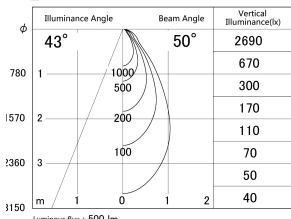

Item no. DD161-0545WW9030-FX-TL

Series Name: AMMA Φ80 series Lens type Fixed Antiglare (DD161-AG-FX)

■ Lighting Distribution Curve (cd/1000 lm)

Installation	Recessed mount
Type	AMMA Φ80 series Lens type Fixed Antiglare (DD161-AG-FX)
Fixture wattage	5W
Beam angle	50
Color Temp.	3000K
CRI	Ra>90
Luminous	501 lm
Body	Die-cast aluminum alloy
Body finish	N/A
Trim finish	White
Reflector finish	White
IP Rate	IP20
Light source	COB module
Input Voltage	AC220~240V
Dimming Type	Non-Dimmable
Certificate	CE,CCC
Cut Hole	80mm