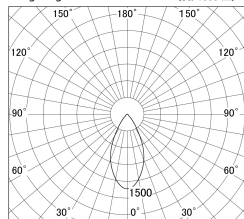

■ Lighting Distribution Curve (cd/1000 lm)