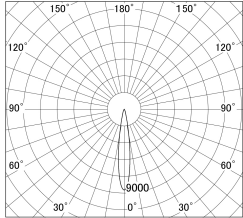

■ Lighting Distribution Curve (cd/1000 lm)