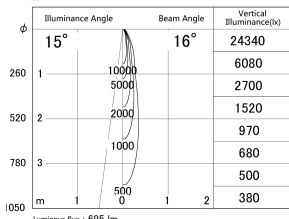

Item no. DD161-0815WW9030-FX-TL

Series Name: AMMA Φ80 series Lens type Fixed Antiglare (DD161-AG-FX)

■ Lighting Distribution Curve (cd/1000 lm)

Installation	Recessed mount
Type	AMMA Φ80 series Lens type Fixed Antiglare (DD161-AG-FX)
Fixture wattage	7.5W
Beam angle	16
Color Temp.	3000K
CRI	Ra>90
Luminous	697 lm
Body	Die-cast aluminum alloy
Body finish	N/A
Trim finish	White
Reflector finish	White
IP Rate	IP20
Light source	COB module
Input Voltage	AC220~240V
Dimming Type	Non-Dimmable
Certificate	CE,CCC
Cut Hole	80mm