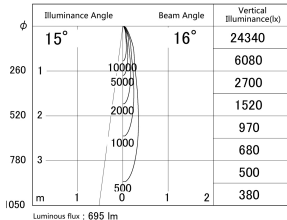

Item no. DD161-0815WW9030-FX-TL

Series Name: AMMA Φ80 series Lens type Fixed Antiglare (DD161-AG-FX)

■ Lighting Distribution Curve (cd/1000 lm)

Installation	Recessed mount
Type	AMMA Φ80 series Lens type Fixed Antiglare (DD161-AG-FX)
Fixture wattage	7.5W
Beam angle	16
Color Temp.	3000K
CRI	Ra>90
Luminous	697 lm
Body	Die-cast aluminum alloy
Body finish	N/A
Trim finish	White
Reflector finish	White
IP Rate	IP20
Light source	COB module
Input Voltage	AC220~240V
Dimming Type	Non-Dimmable
Certificate	CE,CCC
Cut Hole	80mm