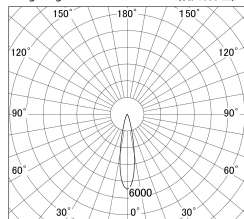

■ Lighting Distribution Curve (cd/1000 lm)