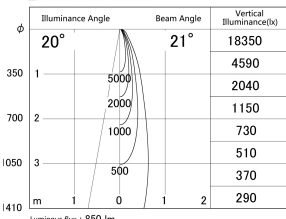

Item no. DD161-0820WW9030-FX-TL

Series Name: AMMA Φ80 series Lens type Fixed Antiglare (DD161-AG-FX)

■ Lighting Distribution Curve (cd/1000 lm)

Installation	Recessed mount
Type	AMMA Φ80 series Lens type Fixed Antiglare (DD161-AG-FX)
Fixture wattage	7.5W
Beam angle	21
Color Temp.	3000K
CRI	Ra>90
Luminous	851 lm
Body	Die-cast aluminum alloy
Body finish	N/A
Trim finish	White
Reflector finish	White
IP Rate	IP20
Light source	COB module
Input Voltage	AC220~240V
Dimming Type	Non-Dimmable
Certificate	CE,CCC
Cut Hole	80mm