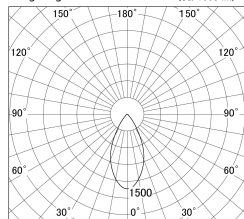

■ Lighting Distribution Curve (cd/1000 lm)