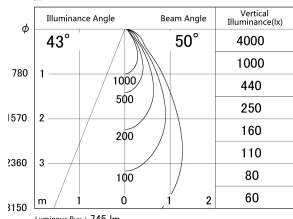

Item no. DD161-0845WW9030-FX-TL

Series Name: AMMA Φ80 series Lens type Fixed Antiglare (DD161-AG-FX)

■ Lighting Distribution Curve (cd/1000 lm)

Installation	Recessed mount
Type	AMMA Φ80 series Lens type Fixed Antiglare (DD161-AG-FX)
Fixture wattage	7.5W
Beam angle	50
Color Temp.	3000K
CRI	Ra>90
Luminous	747 lm
Body	Die-cast aluminum alloy
Body finish	N/A
Trim finish	White
Reflector finish	White
IP Rate	IP20
Light source	COB module
Input Voltage	AC220~240V
Dimming Type	Non-Dimmable
Certificate	CE,CCC
Cut Hole	80mm