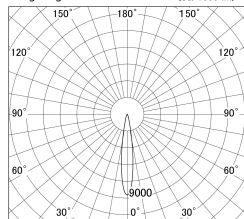

■ Lighting Distribution Curve (cd/1000 lm)