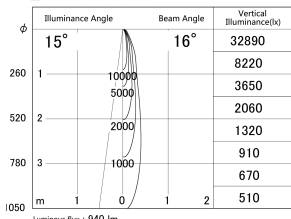

Item no. DD161-1015WW9030-FX-TL

Series Name: AMMA Φ80 series Lens type Fixed Antiglare (DD161-AG-FX)

■ Lighting Distribution Curve (cd/1000 lm)

Installation	Recessed mount
Type	AMMA Φ80 series Lens type Fixed Antiglare (DD161-AG-FX)
Fixture wattage	10.5W
Beam angle	16
Color Temp.	3000K
CRI	Ra>90
Luminous	942 lm
Body	Die-cast aluminum alloy
Body finish	N/A
Trim finish	White
Reflector finish	White
IP Rate	IP20
Light source	COB module
Input Voltage	AC220~240V
Dimming Type	Non-Dimmable
Certificate	CE,CCC
Cut Hole	80mm