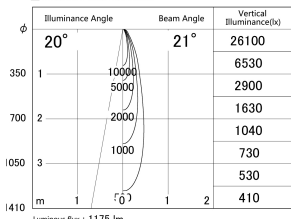

Item no. DD161-1020WW9030-FX-TL

Series Name: AMMA Φ80 series Lens type Fixed Antiglare (DD161-AG-FX)

■ Lighting Distribution Curve (cd/1000 lm)

Installation	Recessed mount
Type	AMMA Φ80 series Lens type Fixed Antiglare (DD161-AG-FX)
Fixture wattage	10.5W
Beam angle	21
Color Temp.	3000K
CRI	Ra>90
Luminous	1175 lm
Body	Die-cast aluminum alloy
Body finish	N/A
Trim finish	White
Reflector finish	White
IP Rate	IP20
Light source	COB module
Input Voltage	AC220~240V
Dimming Type	Non-Dimmable
Certificate	CE,CCC
Cut Hole	80mm