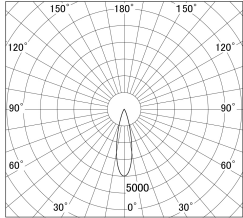

■ Lighting Distribution Curve (cd/1000 lm)