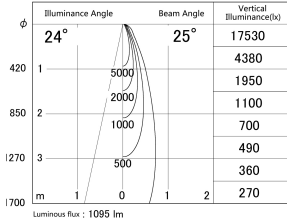

Item no. DD161-1025WW9030-FX-TL

Series Name: AMMA Φ80 series Lens type Fixed Antiglare (DD161-AG-FX)

■ Lighting Distribution Curve (cd/1000 lm)

Installation	Recessed mount
Type	AMMA Φ80 series Lens type Fixed Antiglare (DD161-AG-FX)
Fixture wattage	10.5W
Beam angle	25
Color Temp.	3000K
CRI	Ra>90
Luminous	1094 lm
Body	Die-cast aluminum alloy
Body finish	N/A
Trim finish	White
Reflector finish	White
IP Rate	IP20
Light source	COB module
Input Voltage	AC220~240V
Dimming Type	Non-Dimmable
Certificate	CE,CCC
Cut Hole	80mm