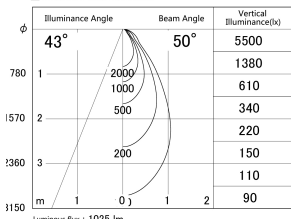

Item no. DD161-1045WW9030-FX-TL

Series Name: AMMA Φ80 series Lens type Fixed Antiglare (DD161-AG-FX)

■ Lighting Distribution Curve (cd/1000 lm)

Installation	Recessed mount
Type	AMMA Φ80 series Lens type Fixed Antiglare (DD161-AG-FX)
Fixture wattage	10.5W
Beam angle	50
Color Temp.	3000K
CRI	Ra>90
Luminous	1027 lm
Body	Die-cast aluminum alloy
Body finish	N/A
Trim finish	White
Reflector finish	White
IP Rate	IP20
Light source	COB module
Input Voltage	AC220~240V
Dimming Type	Non-Dimmable
Certificate	CE,CCC
Cut Hole	80mm