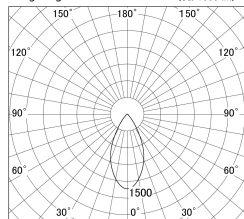

■ Lighting Distribution Curve (cd/1000 lm)