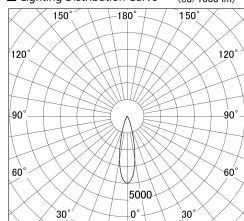

■ Lighting Distribution Curve (cd/1000 lm)