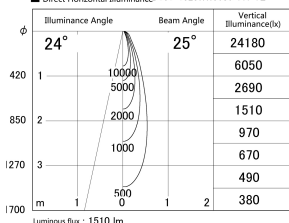

Item no. DD161-1525WW9030-FX-TL

Series Name: AMMA Φ80 series Lens type Fixed Antiglare (DD161-AG-FX)

■ Lighting Distribution Curve (cd/1000 lm)

Installation	Recessed mount
Type	AMMA Φ80 series Lens type Fixed Antiglare (DD161-AG-FX)
Fixture wattage	14W
Beam angle	25
Color Temp.	3000K
CRI	Ra>90
Luminous	1509 lm
Body	Die-cast aluminum alloy
Body finish	N/A
Trim finish	White
Reflector finish	White
IP Rate	IP20
Light source	COB module
Input Voltage	AC220~240V
Dimming Type	Non-Dimmable
Certificate	CE,CCC
Cut Hole	80mm