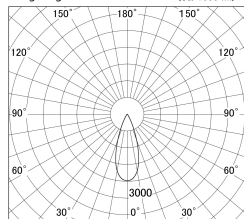

■ Lighting Distribution Curve (cd/1000 lm)