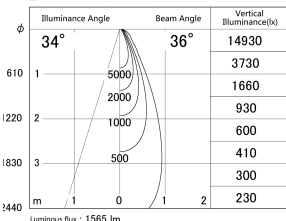

Item no. DD161-1535WW9030-FX-TL

Series Name: AMMA Φ80 series Lens type Fixed Antiglare (DD161-AG-FX)

■ Lighting Distribution Curve (cd/1000 lm)

Installation	Recessed mount
Type	AMMA Φ80 series Lens type Fixed Antiglare (DD161-AG-FX)
Fixture wattage	14W
Beam angle	36
Color Temp.	3000K
CRI	Ra>90
Luminous	1563 lm
Body	Die-cast aluminum alloy
Body finish	N/A
Trim finish	White
Reflector finish	White
IP Rate	IP20
Light source	COB module
Input Voltage	AC220~240V
Dimming Type	Non-Dimmable
Certificate	CE,CCC
Cut Hole	80mm