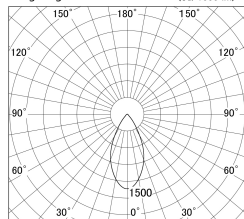

Installation	Recessed mount
Type	AMMA Φ80 series Lens type Fixed Antiglare (DD161-AG-FX)
Fixture wattage	14W
Beam angle	50
Color Temp.	3000K
CRI	Ra>90
Luminous	1417 lm
Body	Die-cast aluminum alloy
Body finish	N/A
Trim finish	White
Reflector finish	White
IP Rate	IP20
Light source	COB module
Input Voltage	AC220~240V
Dimming Type	Non-Dimmable
Certificate	CE,CCC
Cut Hole	80mm

■ Lighting Distribution Curve (cd/1000 lm)