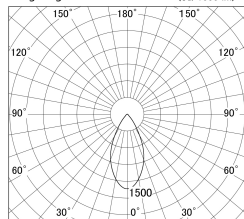

Installation	Recessed mount
Type	AMMA Φ80 series Lens type Fixed Antiglare (DD161-AG-FX)
Fixture wattage	21W
Beam angle	50
Color Temp.	3000K
CRI	Ra>90
Luminous	1978 lm
Body	Die-cast aluminum alloy
Body finish	N/A
Trim finish	White
Reflector finish	White
IP Rate	IP20
Light source	COB module
Input Voltage	AC220~240V
Dimming Type	Non-Dimmable
Certificate	CE,CCC
Cut Hole	80mm

■ Lighting Distribution Curve (cd/1000 lm)