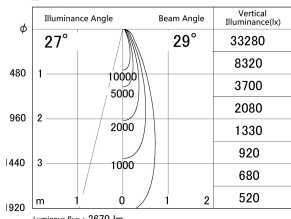

Item no. DD161-2525WW9030-FX-TL

Series Name: AMMA Φ80 series Lens type Fixed Antiglare (DD161-AG-FX)

■ Lighting Distribution Curve (cd/1000 lm)

Installation	Recessed mount
Type	AMMA Φ80 series Lens type Fixed Antiglare (DD161-AG-FX)
Fixture wattage	24W
Beam angle	29
Color Temp.	3000K
CRI	Ra>90
Luminous	2669 lm
Body	Die-cast aluminum alloy
Body finish	N/A
Trim finish	White
Reflector finish	White
IP Rate	IP20
Light source	COB module
Input Voltage	AC220~240V
Dimming Type	Non-Dimmable
Certificate	CE,CCC
Cut Hole	80mm