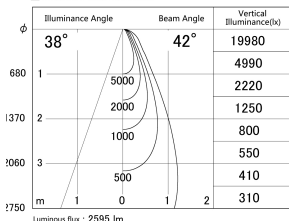

Item no. DD161-2540WW9030-FX-TL

Series Name: AMMA Φ80 series Lens type Fixed Antiglare (DD161-AG-FX)

■ Lighting Distribution Curve (cd/1000 lm)

Installation	Recessed mount
Type	AMMA Φ80 series Lens type Fixed Antiglare (DD161-AG-FX)
Fixture wattage	24W
Beam angle	42
Color Temp.	3000K
CRI	Ra>90
Luminous	2597 lm
Body	Die-cast aluminum alloy
Body finish	N/A
Trim finish	White
Reflector finish	White
IP Rate	IP20
Light source	COB module
Input Voltage	AC220~240V
Dimming Type	Non-Dimmable
Certificate	CE,CCC
Cut Hole	80mm