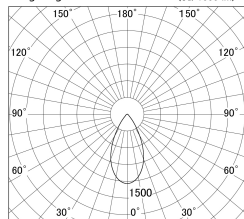

■ Lighting Distribution Curve (cd/1000 lm)