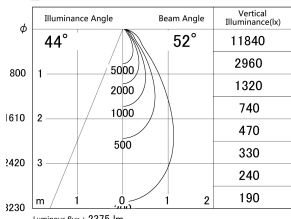

Item no. DD161-2545WW9030-FX-TL

Series Name: AMMA Φ80 series Lens type Fixed Antiglare (DD161-AG-FX)

■ Lighting Distribution Curve (cd/1000 lm)

Installation	Recessed mount
Type	AMMA Φ80 series Lens type Fixed Antiglare (DD161-AG-FX)
Fixture wattage	24W
Beam angle	52
Color Temp.	3000K
CRI	Ra>90
Luminous	2377 lm
Body	Die-cast aluminum alloy
Body finish	N/A
Trim finish	White
Reflector finish	White
IP Rate	IP20
Light source	COB module
Input Voltage	AC220~240V
Dimming Type	Non-Dimmable
Certificate	CE,CCC
Cut Hole	80mm