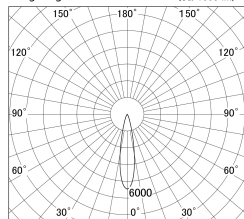

■ Lighting Distribution Curve (cd/1000 lm)