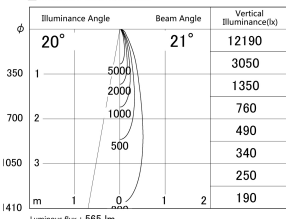

Item no. DD161-0520WW9035-FX-TL

Series Name: AMMA Φ80 series Lens type Fixed Antiglare (DD161-AG-FX)

■ Lighting Distribution Curve (cd/1000 lm)

Installation	Recessed mount
Type	AMMA Φ80 series Lens type Fixed Antiglare (DD161-AG-FX)
Fixture wattage	5W
Beam angle	21
Color Temp.	3500K
CRI	Ra>90
Luminous	565 lm
Body	Die-cast aluminum alloy
Body finish	N/A
Trim finish	White
Reflector finish	White
IP Rate	IP20
Light source	COB module
Input Voltage	AC220~240V
Dimming Type	Non-Dimmable
Certificate	CE,CCC
Cut Hole	80mm