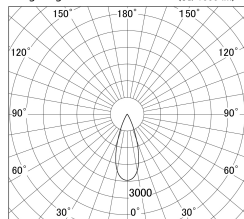

■ Lighting Distribution Curve (cd/1000 lm)