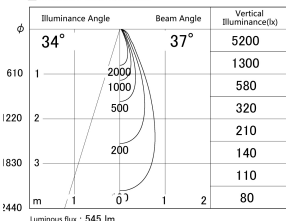

Item no. DD161-0535WW9035-FX-TL

Series Name: AMMA Φ80 series Lens type Fixed Antiglare (DD161-AG-FX)

■ Lighting Distribution Curve (cd/1000 lm)

Installation	Recessed mount
Type	AMMA Φ80 series Lens type Fixed Antiglare (DD161-AG-FX)
Fixture wattage	5W
Beam angle	37
Color Temp.	3500K
CRI	Ra>90
Luminous	547 lm
Body	Die-cast aluminum alloy
Body finish	N/A
Trim finish	White
Reflector finish	White
IP Rate	IP20
Light source	COB module
Input Voltage	AC220~240V
Dimming Type	Non-Dimmable
Certificate	CE,CCC
Cut Hole	80mm