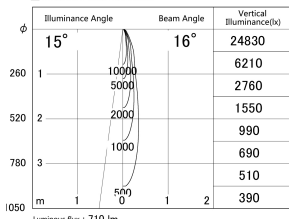

Item no. DD161-0815WW9035-FX-TL

Series Name: AMMA Φ80 series Lens type Fixed Antiglare (DD161-AG-FX)

■ Lighting Distribution Curve (cd/1000 lm)

Installation	Recessed mount
Type	AMMA Φ80 series Lens type Fixed Antiglare (DD161-AG-FX)
Fixture wattage	7.5W
Beam angle	16
Color Temp.	3500K
CRI	Ra>90
Luminous	711 lm
Body	Die-cast aluminum alloy
Body finish	N/A
Trim finish	White
Reflector finish	White
IP Rate	IP20
Light source	COB module
Input Voltage	AC220~240V
Dimming Type	Non-Dimmable
Certificate	CE,CCC
Cut Hole	80mm