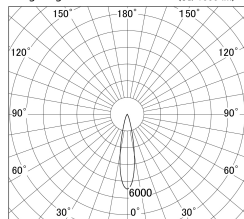

Installation	Recessed mount
Type	AMMA Φ80 series Lens type Fixed Antiglare (DD161-AG-FX)
Fixture wattage	7.5W
Beam angle	21
Color Temp.	3500K
CRI	Ra>90
Luminous	842 lm
Body	Die-cast aluminum alloy
Body finish	N/A
Trim finish	White
Reflector finish	White
IP Rate	IP20
Light source	COB module
Input Voltage	AC220~240V
Dimming Type	Non-Dimmable
Certificate	CE,CCC
Cut Hole	80mm

■ Lighting Distribution Curve (cd/1000 lm)