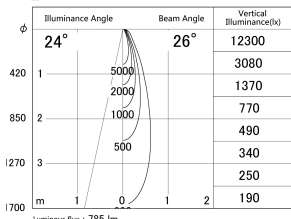

Item no. DD161-0825WW9035-FX-TL

Series Name: AMMA Φ80 series Lens type Fixed Antiglare (DD161-AG-FX)

■ Lighting Distribution Curve (cd/1000 lm)

Installation	Recessed mount
Type	AMMA Φ80 series Lens type Fixed Antiglare (DD161-AG-FX)
Fixture wattage	7.5W
Beam angle	26
Color Temp.	3500K
CRI	Ra>90
Luminous	786 lm
Body	Die-cast aluminum alloy
Body finish	N/A
Trim finish	White
Reflector finish	White
IP Rate	IP20
Light source	COB module
Input Voltage	AC220~240V
Dimming Type	Non-Dimmable
Certificate	CE,CCC
Cut Hole	80mm