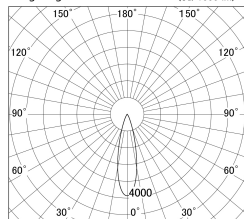

■ Lighting Distribution Curve (cd/1000 lm)