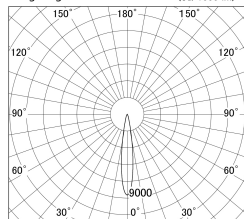

Installation	Recessed mount
Type	AMMA Φ80 series Lens type Fixed Antiglare (DD161-AG-FX)
Fixture wattage	10.5W
Beam angle	16
Color Temp.	3500K
CRI	Ra>90
Luminous	961 lm
Body	Die-cast aluminum alloy
Body finish	N/A
Trim finish	White
Reflector finish	White
IP Rate	IP20
Light source	COB module
Input Voltage	AC220~240V
Dimming Type	Non-Dimmable
Certificate	CE,CCC
Cut Hole	80mm

Lighting Distribution Curve (cd/1000 lm)