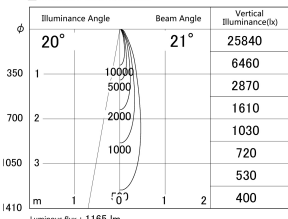

Item no. DD161-1020WW9035-FX-TL

Series Name: AMMA Φ80 series Lens type Fixed Antiglare (DD161-AG-FX)

■ Lighting Distribution Curve (cd/1000 lm)

Installation	Recessed mount
Type	AMMA Φ80 series Lens type Fixed Antiglare (DD161-AG-FX)
Fixture wattage	10.5W
Beam angle	21
Color Temp.	3500K
CRI	Ra>90
Luminous	1163 lm
Body	Die-cast aluminum alloy
Body finish	N/A
Trim finish	White
Reflector finish	White
IP Rate	IP20
Light source	COB module
Input Voltage	AC220~240V
Dimming Type	Non-Dimmable
Certificate	CE,CCC
Cut Hole	80mm