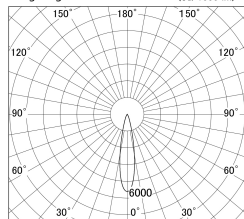

■ Lighting Distribution Curve (cd/1000 lm)