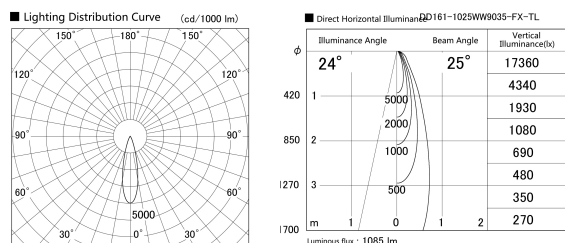

Item no. DD161-1025WW9035-FX-TL

Series Name: AMMA Φ80 series Lens type Fixed Antiglare (DD161-AG-FX)

Installation	Recessed mount
Type	AMMA Φ80 series Lens type Fixed Antiglare (DD161-AG-FX)
Fixture wattage	10.5W
Beam angle	25
Color Temp.	3500K
CRI	Ra>90
Luminous	1083 lm
Body	Die-cast aluminum alloy
Body finish	N/A
Trim finish	White
Reflector finish	White
IP Rate	IP20
Light source	COB module
Input Voltage	AC220~240V
Dimming Type	Non-Dimmable
Certificate	CE,CCC
Cut Hole	80mm