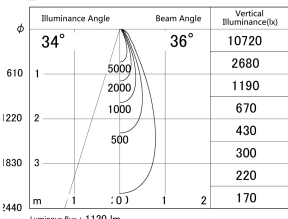

Item no. DD161-1035WW9035-FX-TL

Series Name: AMMA Φ80 series Lens type Fixed Antiglare (DD161-AG-FX)

■ Lighting Distribution Curve (cd/1000 lm)

Installation	Recessed mount
Type	AMMA Φ80 series Lens type Fixed Antiglare (DD161-AG-FX)
Fixture wattage	10.5W
Beam angle	36
Color Temp.	3500K
CRI	Ra>90
Luminous	1122 lm
Body	Die-cast aluminum alloy
Body finish	N/A
Trim finish	White
Reflector finish	White
IP Rate	IP20
Light source	COB module
Input Voltage	AC220~240V
Dimming Type	Non-Dimmable
Certificate	CE,CCC
Cut Hole	80mm