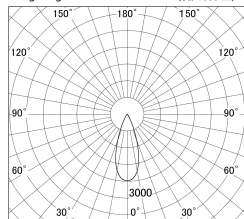

■ Lighting Distribution Curve (cd/1000 lm)