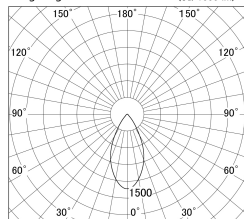

■ Lighting Distribution Curve (cd/1000 lm)