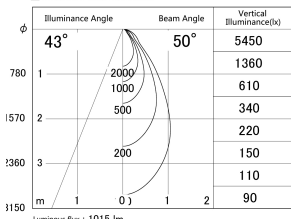

Item no. DD161-1045WW9035-FX-TL

Series Name: AMMA Φ80 series Lens type Fixed Antiglare (DD161-AG-FX)

■ Lighting Distribution Curve (cd/1000 lm)

Installation	Recessed mount
Type	AMMA Φ80 series Lens type Fixed Antiglare (DD161-AG-FX)
Fixture wattage	10.5W
Beam angle	50
Color Temp.	3500K
CRI	Ra>90
Luminous	1017 lm
Body	Die-cast aluminum alloy
Body finish	N/A
Trim finish	White
Reflector finish	White
IP Rate	IP20
Light source	COB module
Input Voltage	AC220~240V
Dimming Type	Non-Dimmable
Certificate	CE,CCC
Cut Hole	80mm