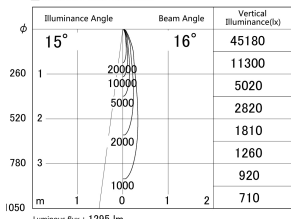

Installation	Recessed mount
Type	AMMA Φ80 series Lens type Fixed Antiglare (DD161-AG-FX)
Fixture wattage	14W
Beam angle	16
Color Temp.	3500K
CRI	Ra>90
Luminous	1294 lm
Body	Die-cast aluminum alloy
Body finish	N/A
Trim finish	White
Reflector finish	White
IP Rate	IP20
Light source	COB module
Input Voltage	AC220~240V
Dimming Type	Non-Dimmable
Certificate	CE,CCC
Cut Hole	80mm

■ Lighting Distribution Curve (cd/1000 lm)