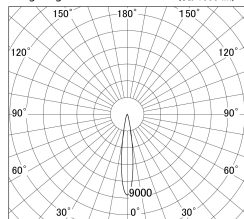

Installation	Recessed mount
Type	AMMA Φ80 series Lens type Fixed Antiglare (DD161-AG-FX)
Fixture wattage	14W
Beam angle	16
Color Temp.	3500K
CRI	Ra>90
Luminous	1294 lm
Body	Die-cast aluminum alloy
Body finish	N/A
Trim finish	White
Reflector finish	White
IP Rate	IP20
Light source	COB module
Input Voltage	AC220~240V
Dimming Type	Non-Dimmable
Certificate	CE,CCC
Cut Hole	80mm

■ Lighting Distribution Curve (cd/1000 lm)