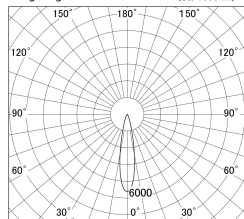

■ Lighting Distribution Curve (cd/1000 lm)