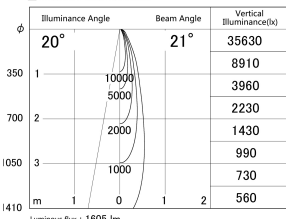

Item no. DD161-1520WW9035-FX-TL

Series Name: AMMA Φ80 series Lens type Fixed Antiglare (DD161-AG-FX)

■ Lighting Distribution Curve (cd/1000 lm)

Installation	Recessed mount
Type	AMMA Φ80 series Lens type Fixed Antiglare (DD161-AG-FX)
Fixture wattage	14W
Beam angle	21
Color Temp.	3500K
CRI	Ra>90
Luminous	1604 lm
Body	Die-cast aluminum alloy
Body finish	N/A
Trim finish	White
Reflector finish	White
IP Rate	IP20
Light source	COB module
Input Voltage	AC220~240V
Dimming Type	Non-Dimmable
Certificate	CE,CCC
Cut Hole	80mm