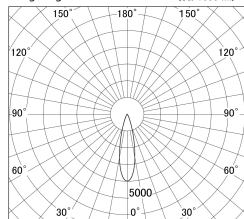

Installation	Recessed mount
Type	AMMA Φ80 series Lens type Fixed Antiglare (DD161-AG-FX)
Fixture wattage	14W
Beam angle	25
Color Temp.	3500K
CRI	Ra>90
Luminous	1494 lm
Body	Die-cast aluminum alloy
Body finish	N/A
Trim finish	White
Reflector finish	White
IP Rate	IP20
Light source	COB module
Input Voltage	AC220~240V
Dimming Type	Non-Dimmable
Certificate	CE,CCC
Cut Hole	80mm

■ Lighting Distribution Curve (cd/1000 lm)