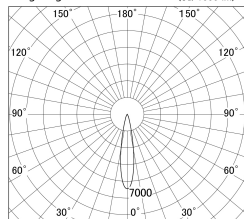

Installation	Recessed mount
Type	AMMA Φ80 series Lens type Fixed Antiglare (DD161-AG-FX)
Fixture wattage	24W
Beam angle	19°
Color Temp.	3500K
CRI	Ra>90
Luminous	2195 lm
Body	Die-cast aluminum alloy
Body finish	N/A
Trim finish	White
Reflector finish	White
IP Rate	IP20
Light source	COB module
Input Voltage	AC220~240V
Dimming Type	Non-Dimmable
Certificate	CE,CCC
Cut Hole	80mm

■ Lighting Distribution Curve (cd/1000 lm)